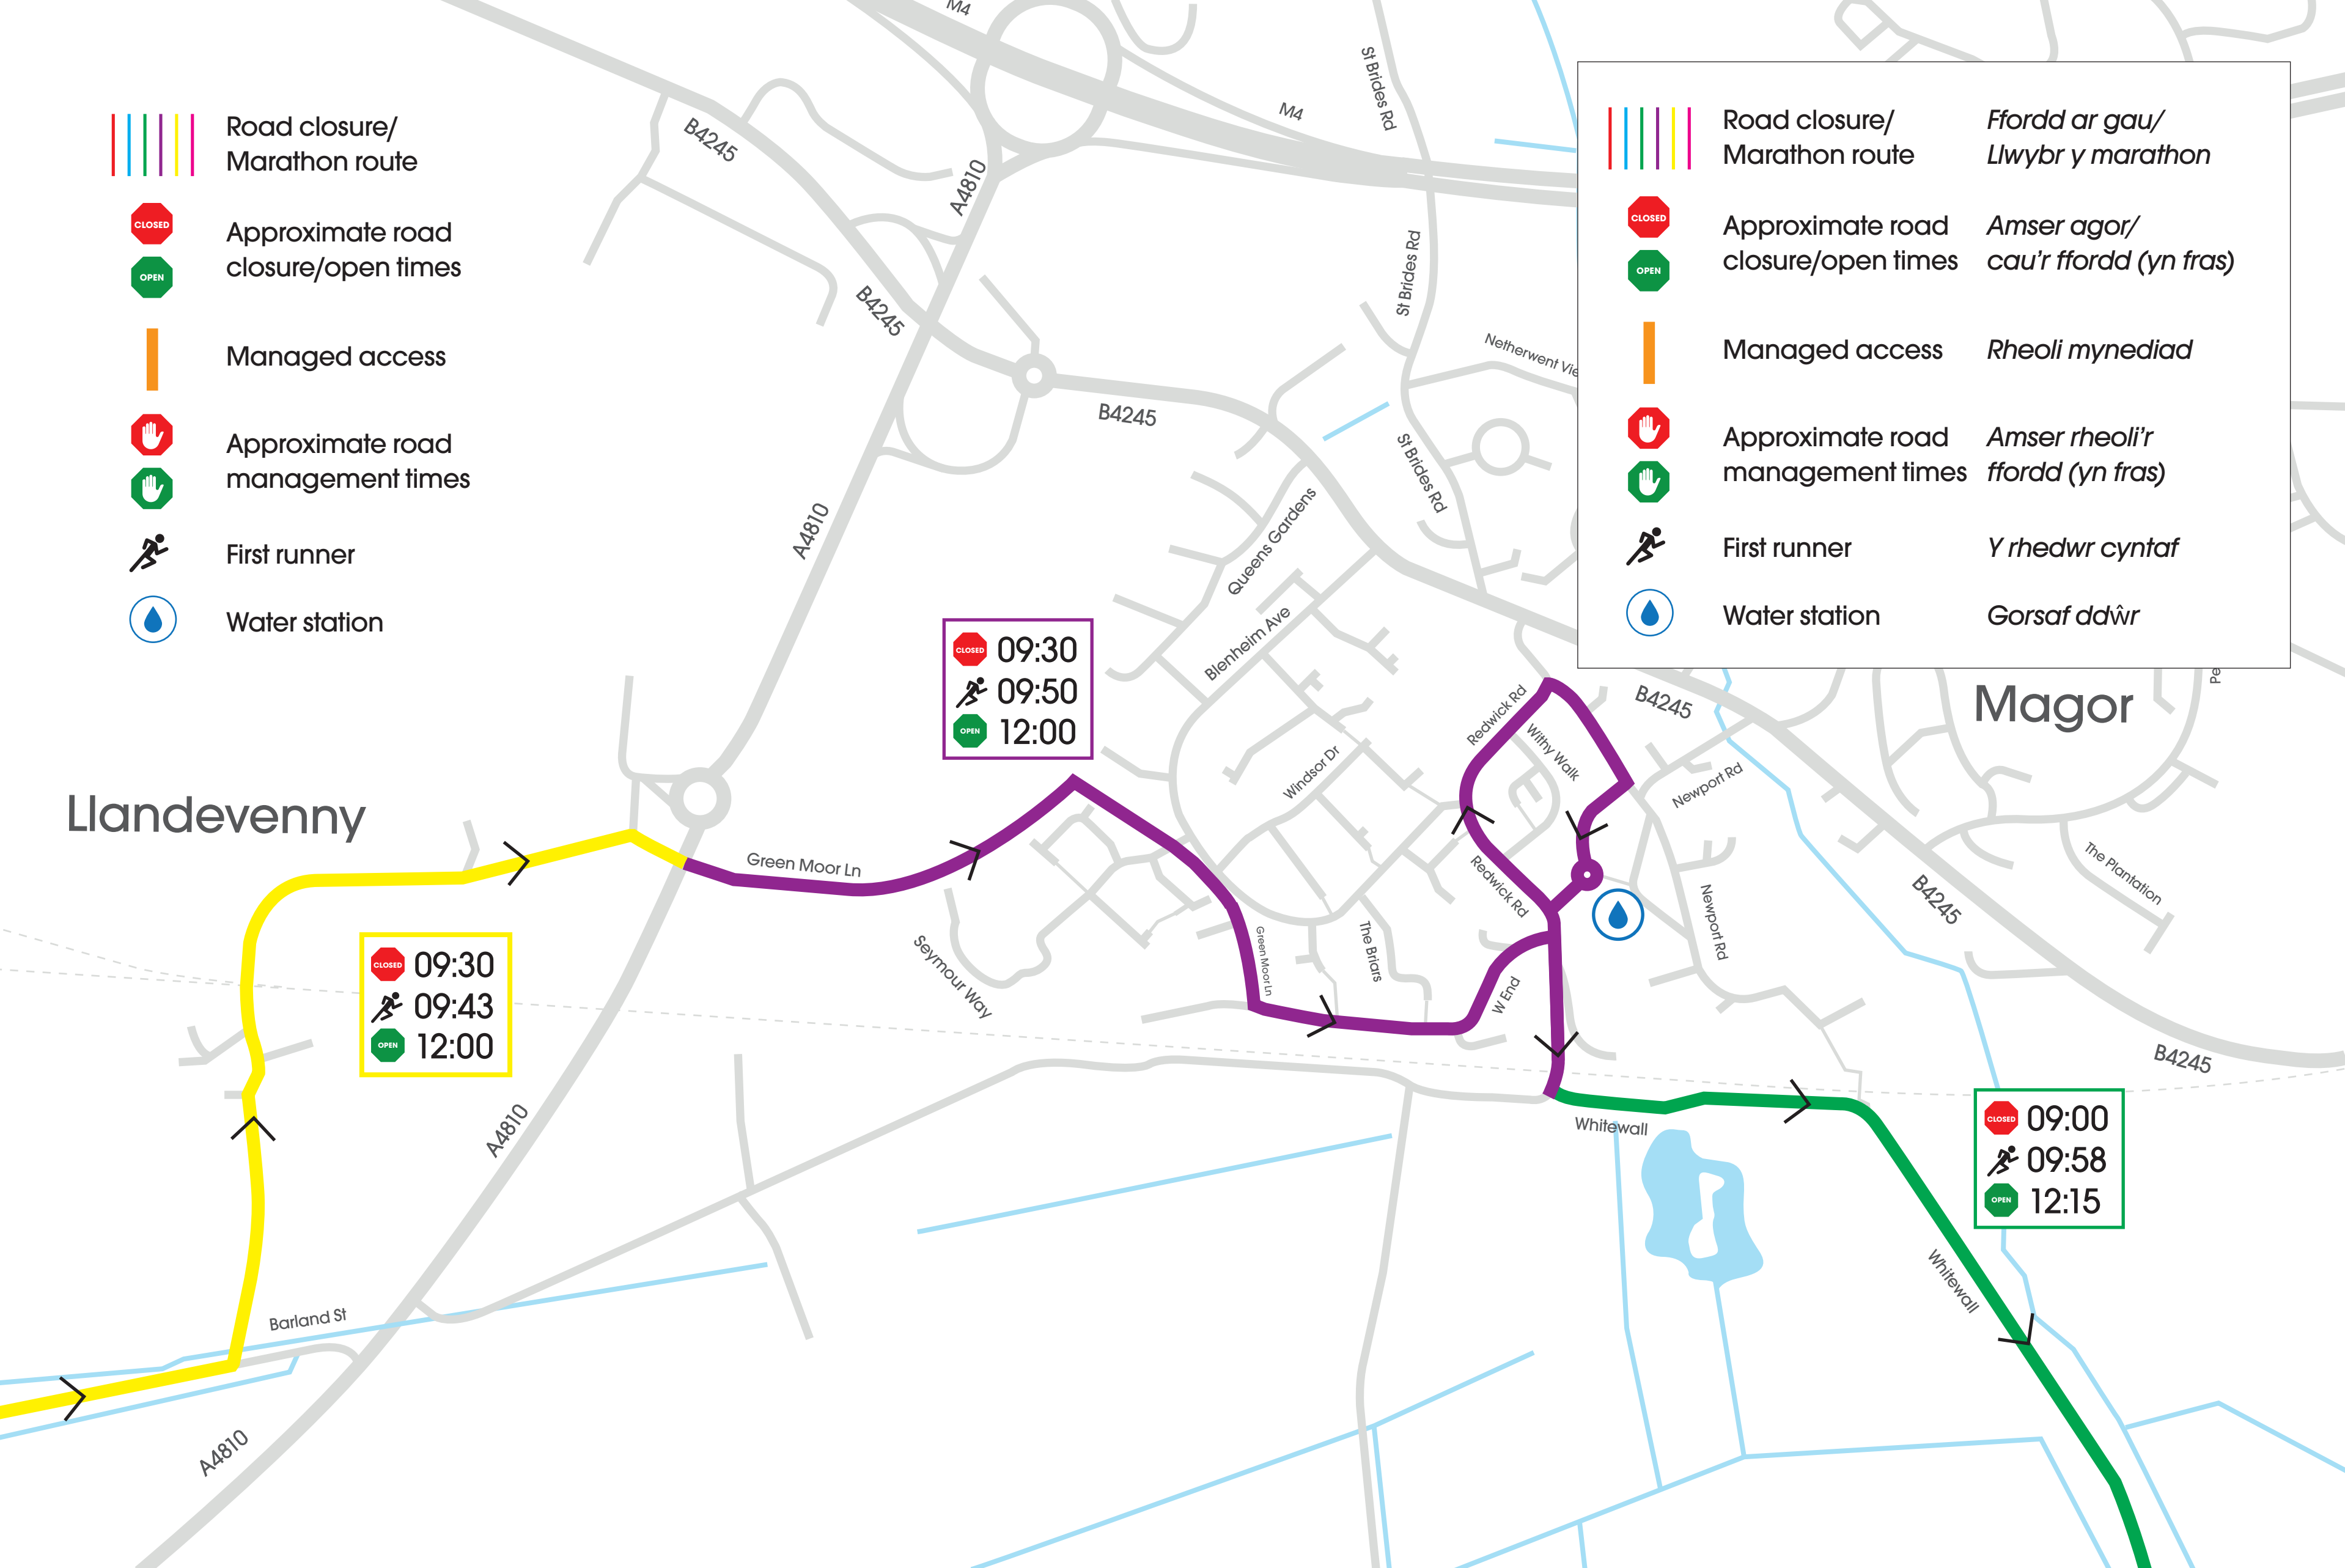

-  Road closure/  
Marathon route
-  **CLOSED**  
 **OPEN**  
Approximate road  
closure/open times
-  Managed access
-  **CLOSED**  
 **OPEN**  
Approximate road  
management times
-  First runner
-  Water station

-  Road closure/  
Marathon route
  -  **CLOSED**  
 **OPEN**  
Approximate road  
closure/open times
  -  Managed access
  -  **CLOSED**  
 **OPEN**  
Approximate road  
management times
  -  First runner
  -  Water station
- |   |
|---|
| <i>Ffordd ar gau/<br/>Llwybr y marathôn</i>   |
| <i>Amser agor/<br/>cau'r ffordd (yn fras)</i> |
| <i>Rheoli mynediad</i>                        |
| <i>Amser rheoli'r<br/>ffordd (yn fras)</i>    |
| <i>Y rhedwr cyntaf</i>                        |
| <i>Gorsaf ddŵr</i>                            |

Llandevenny

Magor

**CLOSED** 09:30  
 09:43  
**OPEN** 12:00

**CLOSED** 09:30  
 09:50  
**OPEN** 12:00

**CLOSED** 09:00  
 09:58  
**OPEN** 12:15